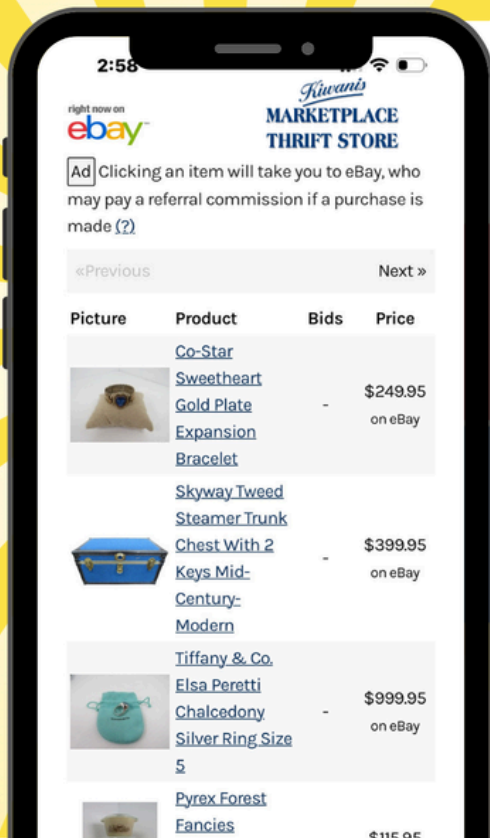

Kiwanis
**MARKETPLACE
THRIFT STORE**

SHOP FOR TREASURES ONLINE 24/7

From vintage treasures to one-of-a-kind finds, visit our website or check out our eBay store anytime, anywhere. Every purchase helps support local kids and community programs!

▶▶▶▶▶ **NEW ITEMS ADDED DAILY!** ◀◀◀◀◀

Visit KiwanisMarketplace.org
and click **SHOP ONLINE**.

Join our email list to receive monthly discount codes to use on eBay.

Local pick-up available.
Just select the box at checkout.

Scan to
START SHOPPING

SHOP ONLINE & SAVE

25% OFF

Use code **KIWANISFALL25** at checkout & save up to $100

Single Use Code • Expires September 31, 2025

**CLICK TO
SHOP**